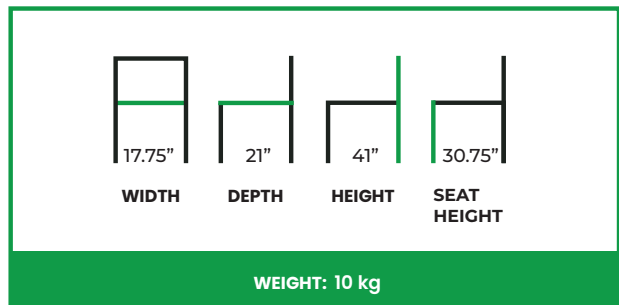

The Cartier Barstool brings a refined, architectural sensibility to bar-height seating through its clean lines and well-balanced proportions. A gently angled backrest and streamlined frame create a composed silhouette that feels both tailored and approachable. Offered with either a fully upholstered back for a more structured, comfortable feel or a netted back design that introduces texture and visual openness, the stool allows for varied expressions while maintaining a cohesive aesthetic.

Designed for comfort and durability in dining and hospitality environments, the contoured seat supports relaxed, upright posture, while the integrated metal footrest provides stability and everyday functionality. With its blend of structure, versatility, and understated elegance, the Cartier Barstool is well suited for restaurants, bars, and hospitality spaces seeking timeless design with adaptable character.