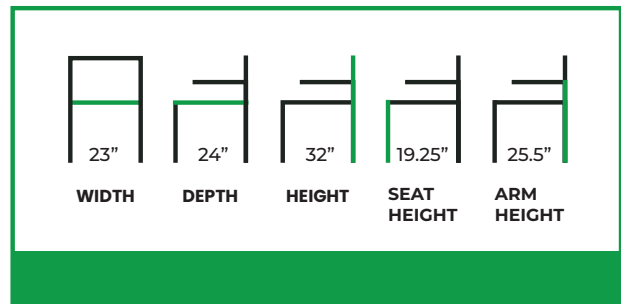

KEY FEATURES:

- **Commercial-Grade Construction**
  Built for durability and daily use in high-traffic hospitality environments
- **Contract-Grade Foam**
  Premium cushioning engineered for long-lasting comfort and shape retention.
- **Solid Wood Frame**

FRAME: Solid Wood

FINISH OPTIONS: EURO FINISH 1 | EURO FINISH 2

UPHOLSTERY OPTIONS: FABRIC + VINYL EU

MINIMUM ORDER QUANTITY:

- Standard: 4 units

COM REQUIREMENTS: 0.8 yard