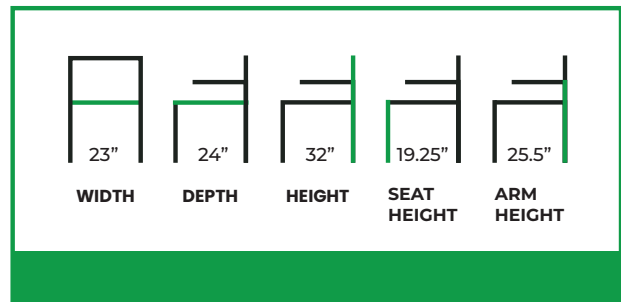

KEY FEATURES:

- **Commercial-Grade Construction**
  Built for durability and daily use in high-traffic hospitality environments
- **Contract-Grade Foam**
  Premium cushioning engineered for long-lasting comfort and shape retention.
- **Solid Wood Frame**

FRAME: Solid Wood

FINISH OPTIONS: EURO FINISH 1 | EURO FINISH 2

UPHOLSTERY OPTIONS: FABRIC + VINYL EU

MINIMUM ORDER QUANTITY:

- Standard: 4 units

COM REQUIREMENTS: 0.8 yard