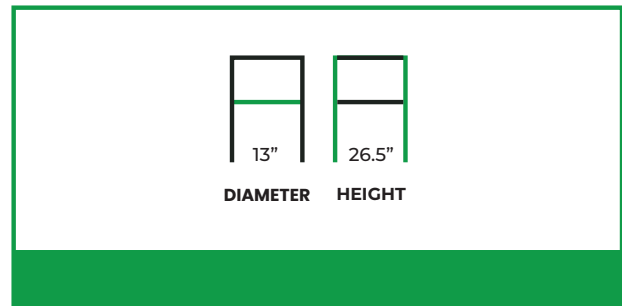

EASTON STOOL

COLLECTION: Euro

EU-661ST

The Easton Stool presents a streamlined, minimalist silhouette defined by clean lines and balanced proportions. Its compact, round seat offers comfortable support while maintaining a light, unobtrusive profile well suited to bar-height seating. The gently tapered legs create a poised stance, giving the stool a refined yet approachable character.

Designed for everyday use in dining and hospitality environments, the Easton Stool features a stable base and an integrated footrest that enhances comfort without disrupting the clean aesthetic. Simple, durable, and thoughtfully proportioned, it is an ideal choice for spaces seeking understated design with reliable performance.

KEY FEATURES:

- **Commercial-Grade Construction**
  Built for durability and daily use in high-traffic hospitality environments
- **Contract-Grade Foam**
  Premium cushioning engineered for long-lasting comfort and shape retention.
- **Solid Wood Frame**

FRAME: Solid Wood

FINISH OPTIONS: **EURO FINISH 1** | **EURO FINISH 2**

UPHOLSTERY OPTIONS: **FABRIC + VINYL EU**

MINIMUM ORDER QUANTITY:

- Standard: 6 units

COM REQUIREMENTS: 0.5 yard