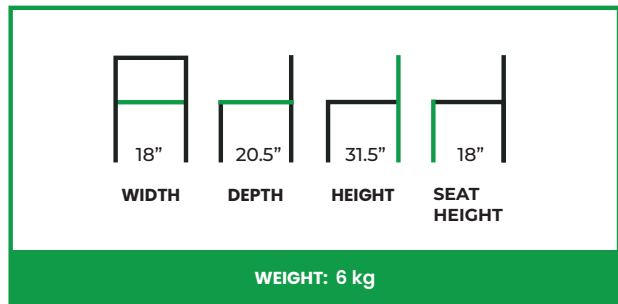

KEY FEATURES:

- **Commercial-Grade Construction**
  Built for durability and daily use in high-traffic hospitality environments
- **Contract-Grade Foam**
  Premium cushioning engineered for long-lasting comfort and shape retention.
- **Solid Wood Frame**

FRAME: Solid Wood

FINISH OPTIONS: EURO FINISH 1 | EURO FINISH 2

UPHOLSTERY OPTIONS: FABRIC + VINYL EU

MINIMUM ORDER QUANTITY:

- Standard: 8 units

COM REQUIREMENTS: 0.7 yard