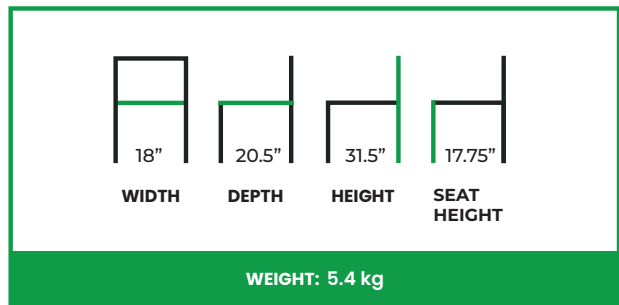

KEY FEATURES:

- **Commercial-Grade Construction**
  Built for durability and daily use in high-traffic hospitality environments
- **Contract-Grade Foam**
  Premium cushioning engineered for long-lasting comfort and shape retention.
- **Solid Wood Frame**

FRAME: Solid Wood

FINISH OPTIONS: **EURO FINISH 1** | **EURO FINISH 2**

MINIMUM ORDER QUANTITY:

- Standard: 8 units

COM REQUIREMENTS: 0 yard