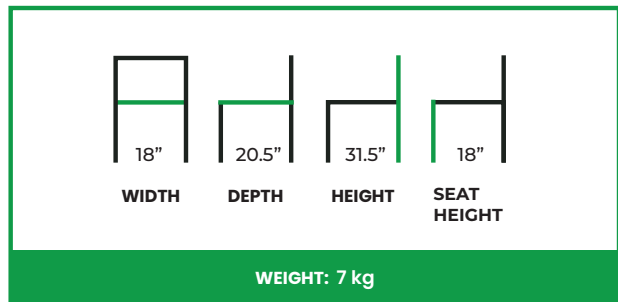

The Danielle Side Chair features a clean, contemporary silhouette defined by gentle curves and balanced proportions. Its softly rounded backrest offers comfortable support while maintaining a light, open presence suited to dining environments. Available with either an upholstered back for added softness and comfort or a sculpted wood back for a more material-forward, streamlined expression, the chair allows for flexibility without altering its composed form.

Designed for comfortable, upright seating, the contoured seat and well-proportioned frame support everyday use while preserving visual clarity. With its understated design and thoughtful craftsmanship, the Danielle Side Chair is an elegant choice for dining rooms, cafés, and hospitality interiors seeking simplicity, versatility, and timeless appeal.