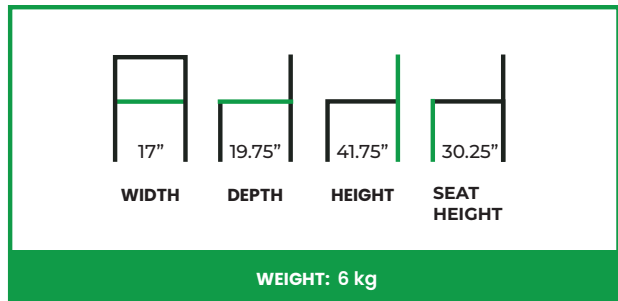

- **Commercial-Grade Construction**
  Built for durability and daily use in high-traffic hospitality environments
- **Contract-Grade Foam**
  Premium cushioning engineered for long-lasting comfort and shape retention.
- **Solid Wood Frame**

FRAME: Solid Wood

FINISH OPTIONS: EURO FINISH 1 | EURO FINISH 2

UPHOLSTERY OPTIONS: FABRIC + VINYL EU

MINIMUM ORDER QUANTITY:

- Standard: 6 units

COM REQUIREMENTS: 0.6 yard