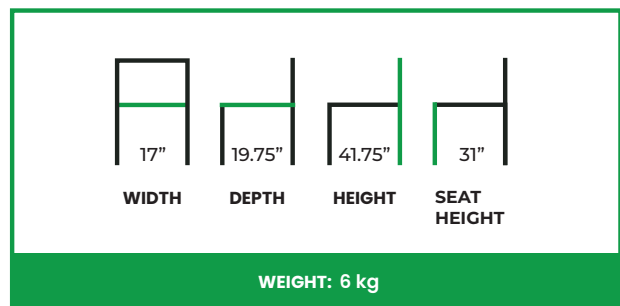

DANIELLE BARSTOOL FULL WOOD

COLLECTION: Euro

EU-669BS-WW

The Danielle Barstool (Full Wood) presents the Danielle silhouette in its most pared-back, material-driven form. Crafted entirely in wood, the design highlights clean lines, gentle curves, and balanced proportions that create a light yet confident presence at bar and counter height. The sculpted backrest provides subtle support while maintaining an open, unobtrusive profile.

Designed for everyday use, the solid wood seat and stable, well-proportioned base offer durability and ease without excess ornamentation. An integrated footrest enhances comfort and functionality, making the Danielle Barstool (Full Wood) a refined, minimalist option for dining and hospitality environments that value simplicity, craftsmanship, and timeless design.