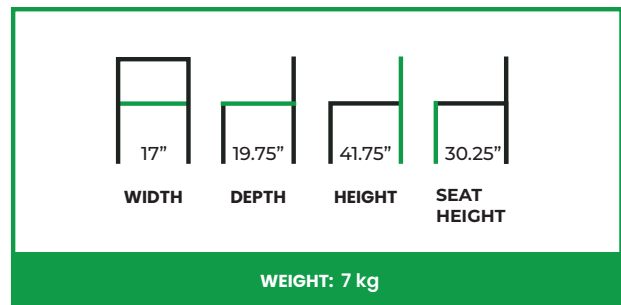

The Danielle Barstool presents a refined, contemporary silhouette defined by soft curves and balanced proportions. Its rounded backrest offers comfortable support while maintaining a light, open presence, making it well suited to bar- and counter-height seating. Available with either a sculpted wood back for a clean, material-forward expression or a fully upholstered back for added comfort and softness, the design allows for flexibility while preserving a cohesive form.

Designed for everyday use in dining and hospitality environments, the contoured seat supports relaxed, upright posture, while a stable, well-proportioned base and integrated footrest provide durability and ease of use. With its thoughtful blend of comfort and simplicity, the Danielle Barstool offers an elegant seating solution for spaces that value modern design with timeless appeal.