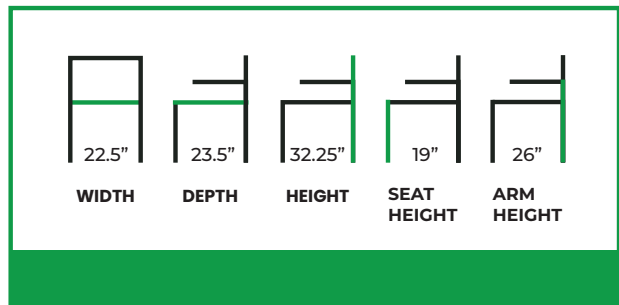

The design is offered with two distinctive arm styles: an open arm version that highlights the natural wood frame with a light, airy feel, and a panel arm version that introduces upholstered side panels for a more enclosed and visually grounded look. Both options maintain the same balanced proportions and craftsmanship, allowing designers to choose the expression that best complements their space while preserving the Madison Armchair's timeless character.