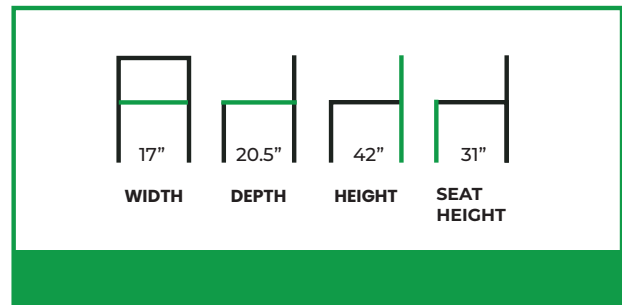

MADISON BARSTOOL

COLLECTION: Euro

EU-727BS

The Madison Barstool is defined by its clean, contemporary silhouette and softly contoured upholstery. A gently curved backrest flows seamlessly into the cushioned seat, creating a compact and inviting profile that balances comfort with refined simplicity. The smooth, fully upholstered form emphasizes tailored craftsmanship while maintaining a light, streamlined presence suitable for a range of hospitality and dining environments.

A solid wood frame supports the design with slender tapered legs and integrated stretchers that provide both stability and visual structure. The addition of a metal footrest enhances durability while offering practical comfort in elevated seating settings. The combination of warm wood tones and refined upholstery gives the Madison Barstool a versatile character, making it well suited for bars, restaurants, and sophisticated interior spaces.