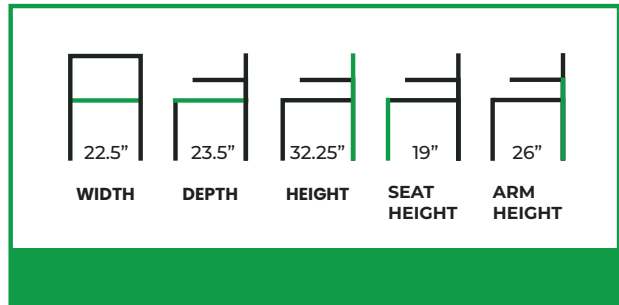

The design is offered with two distinctive arm styles: an open arm version that highlights the natural wood frame with a light, airy feel, and a panel arm version that introduces upholstered side panels for a more enclosed and visually grounded look. Both options maintain the same balanced proportions and craftsmanship, allowing designers to choose the expression that best complements their space while preserving the Madison Armchair's timeless character.