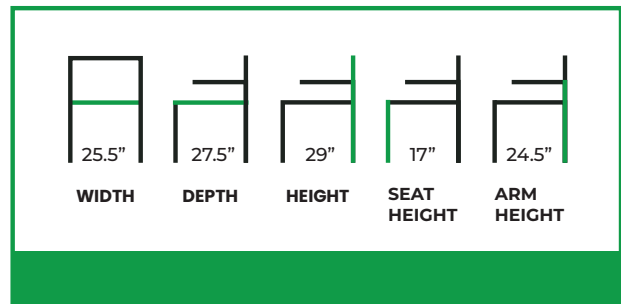

KEY FEATURES:

- **Commercial-Grade Construction**
  Built for durability and daily use in high-traffic hospitality environments
- **Contract-Grade Foam**
  Premium cushioning engineered for long-lasting comfort and shape retention.
- **Solid Wood Frame**

FRAME: Solid Wood

FINISH OPTIONS: EURO FINISH 1 | EURO FINISH 2

UPHOLSTERY OPTIONS: FABRIC + VINYL EU

MINIMUM ORDER QUANTITY:

- Standard: 4 units

COM REQUIREMENTS: 1.8 yards

888 - 447 - 8898 (toll free)

info@cfshospitality.com

cfshospitality.com