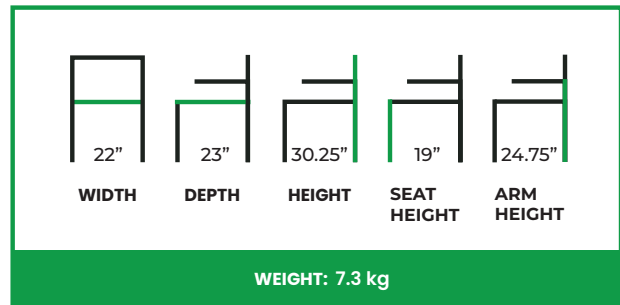

Crafted with a solid wood frame, the Kylo Armchair features tapered legs and integrated stretchers that reinforce durability while adding subtle structural rhythm to the design. The slim wood arms extend fluidly from the frame, creating an open, inviting profile that enhances visual lightness.