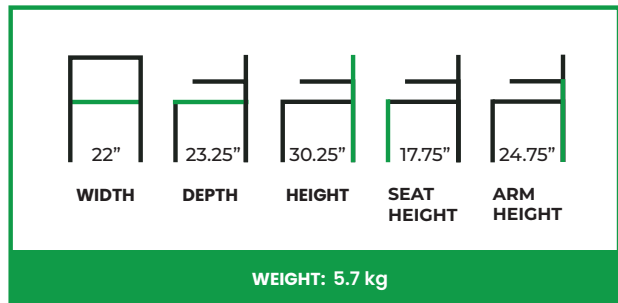

KYLO ARMCHAIR WOOD BACK

COLLECTION: Euro

EU-925AC-WU

The Kylo Armchair is defined by its clean architectural lines and gently sculpted form, creating a refined balance between structure and comfort. A softly curved backrest and generously padded seat provide supportive seating while maintaining a streamlined, contemporary silhouette. The design is available in two distinct styles, fully upholstered for a soft, tailored expression, or with an exposed wood back paired with an upholstered seat for a more natural, sculptural look.

Crafted with a solid wood frame, the Kylo Armchair features tapered legs and integrated stretchers that reinforce durability while adding subtle structural rhythm to the design. The slim wood arms extend fluidly from the frame, creating an open, inviting profile that enhances visual lightness.