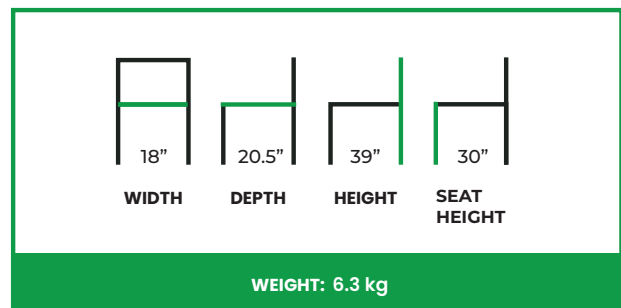

The Kylo Barstool reflects the same refined design language as the armchair, expressed through elevated proportions and a clean, architectural silhouette. A gently curved backrest and generously padded seat provide supportive comfort while maintaining a streamlined profile. The design is available in two distinct styles—fully upholstered for a soft, tailored appearance, or with an exposed wood back paired with an upholstered seat for a more sculptural expression that highlights the natural character of the wood frame.

Crafted with a solid wood structure, the barstool features tapered legs and integrated stretchers that provide both durability and visual balance. A metal footrest adds functional support while reinforcing the stool's hospitality-ready construction.