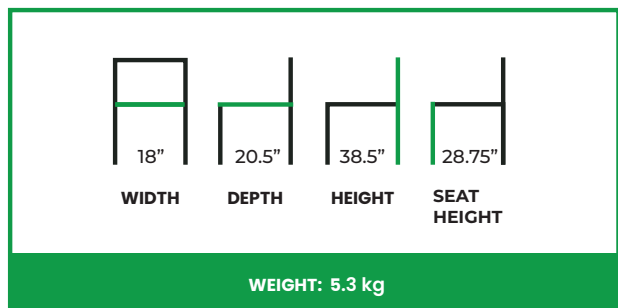

- **Commercial-Grade Construction**
  Built for durability and daily use in high-traffic hospitality environments
- **Contract-Grade Foam**
  Premium cushioning engineered for long-lasting comfort and shape retention.
- **Solid Wood Frame**

FRAME: Solid Wood

FINISH OPTIONS: EURO FINISH 1 | EURO FINISH 2

UPHOLSTERY OPTIONS: FABRIC + VINYL EU

MINIMUM ORDER QUANTITY:

- Standard: 6 units

COM REQUIREMENTS: 0.7 yard