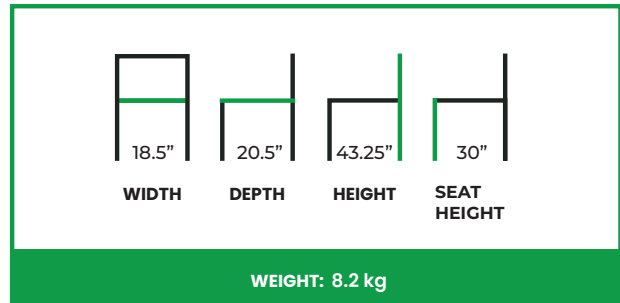

- **Commercial-Grade Construction**
  Built for durability and daily use in high-traffic hospitality environments
- **Contract-Grade Foam**
  Premium cushioning engineered for long-lasting comfort and shape retention.
- **Solid Wood Frame**

FRAME: Solid Wood

FINISH OPTIONS: EURO FINISH 1 | EURO FINISH 2

UPHOLSTERY OPTIONS: FABRIC + VINYL EU

MINIMUM ORDER QUANTITY:

- Standard: 6 units

COM REQUIREMENTS: 1 yard