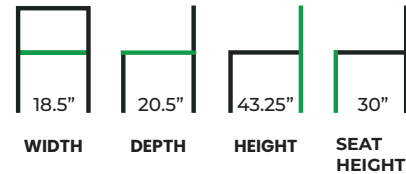

KIRA BARSTOOL TUFTED UPHOLSTERY

COLLECTION: Euro

EU-934BS-WU-CR

The Kira Barstool showcases a refined silhouette defined by its softly rounded backrest and gently contoured seat. Offered in multiple upholstery styles, including smooth tailored finishes and structured tufted detailing—the design adapts seamlessly to a range of interior aesthetics while maintaining its clean, balanced proportions. The back panel may also be specified in exposed wood for a more minimal expression, highlighting the craftsmanship and natural grain of the frame.

A solid wood structure anchors the design with tapered legs and integrated stretchers that provide both visual lightness and structural integrity. The metal footrest enhances durability and comfort in high-traffic hospitality settings. Whether specified with a fully upholstered back, a wood back with upholstered seat, or a tufted upholstery treatment, the Kira Barstool delivers a cohesive blend of warmth, comfort, and understated sophistication.

WEIGHT: 8.4 kg

- **Commercial-Grade Construction**
  Built for durability and daily use in high-traffic hospitality environments
- **Contract-Grade Foam**
  Premium cushioning engineered for long-lasting comfort and shape retention.
- **Solid Wood Frame**

FRAME: Solid Wood

FINISH OPTIONS: EURO FINISH 1 | EURO FINISH 2

UPHOLSTERY OPTIONS: FABRIC + VINYL EU

MINIMUM ORDER QUANTITY:

- Standard: 6 units

COM REQUIREMENTS: 0.7 yard