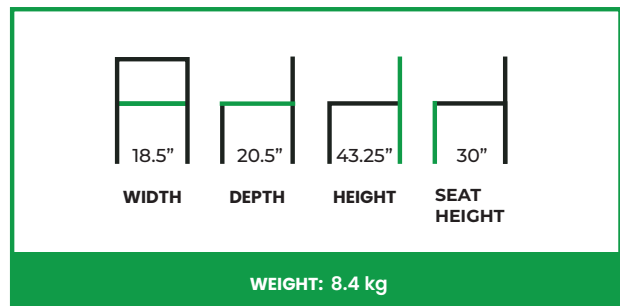

- **Commercial-Grade Construction**
  Built for durability and daily use in high-traffic hospitality environments
- **Contract-Grade Foam**
  Premium cushioning engineered for long-lasting comfort and shape retention.
- **Solid Wood Frame**

FRAME: Solid Wood

FINISH OPTIONS: EURO FINISH 1 | EURO FINISH 2

UPHOLSTERY OPTIONS: FABRIC + VINYL EU

MINIMUM ORDER QUANTITY:

- Standard: 6 units

COM REQUIREMENTS: 0.6 yard