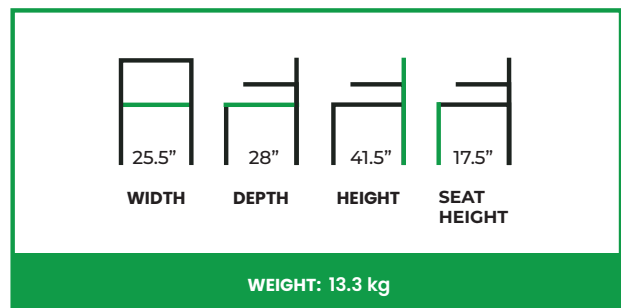

KEY FEATURES:

- **Commercial-Grade Construction**
  Built for durability and daily use in high-traffic hospitality environments
- **Contract-Grade Foam**
  Premium cushioning engineered for long-lasting comfort and shape retention.
- **Solid Wood Frame**

FRAME: Solid Wood

FINISH OPTIONS: EURO FINISH 1 | EURO FINISH 2

UPHOLSTERY OPTIONS: FABRIC + VINYL EU

MINIMUM ORDER QUANTITY:

- Standard: 4 units

COM REQUIREMENTS: 2.5 yards