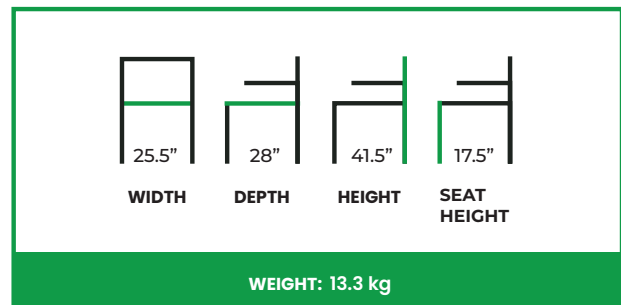

KEY FEATURES:

- **Commercial-Grade Construction**
  Built for durability and daily use in high-traffic hospitality environments
- **Contract-Grade Foam**
  Premium cushioning engineered for long-lasting comfort and shape retention.
- **Solid Wood Frame**

FRAME: Solid Wood

FINISH OPTIONS: EURO FINISH 1 | EURO FINISH 2

UPHOLSTERY OPTIONS: FABRIC + VINYL EU

MINIMUM ORDER QUANTITY:

- Standard: 4 units

COM REQUIREMENTS: 1.7 yards