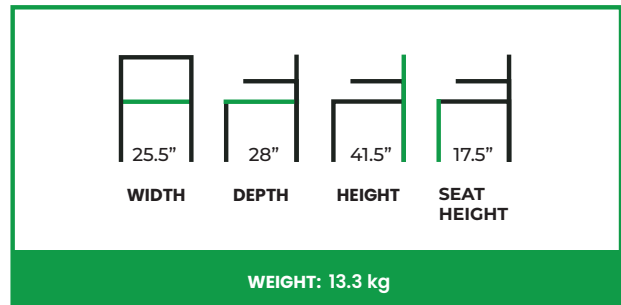

KEY FEATURES:

- **Commercial-Grade Construction**
  Built for durability and daily use in high-traffic hospitality environments
- **Contract-Grade Foam**
  Premium cushioning engineered for long-lasting comfort and shape retention.
- **Solid Wood Frame**

FRAME: Solid Wood

FINISH OPTIONS: EURO FINISH 1 | EURO FINISH 2

UPHOLSTERY OPTIONS: FABRIC + VINYL EU

MINIMUM ORDER QUANTITY:

- Standard: 4 units

COM REQUIREMENTS: 1.3 yards