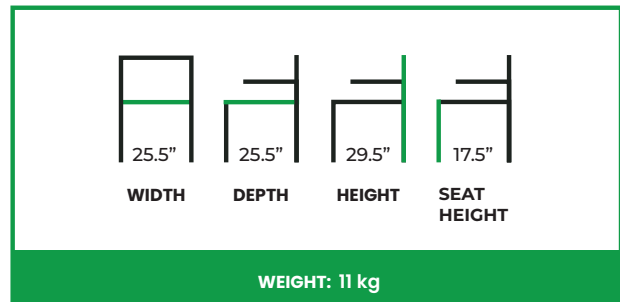

KEY FEATURES:

- **Commercial-Grade Construction**
  Built for durability and daily use in high-traffic hospitality environments
- **Contract-Grade Foam**
  Premium cushioning engineered for long-lasting comfort and shape retention.
- **Solid Wood Frame**

FRAME: Solid Wood

FINISH OPTIONS: EURO FINISH 1 | EURO FINISH 2

UPHOLSTERY OPTIONS: FABRIC + VINYL EU

MINIMUM ORDER QUANTITY:

- Standard: 4 units

COM REQUIREMENTS: 2 yards