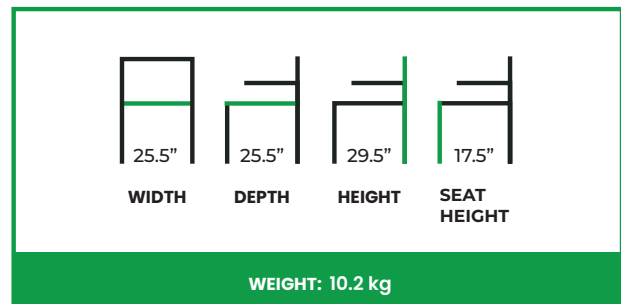

KEY FEATURES:

- **Commercial-Grade Construction**
  Built for durability and daily use in high-traffic hospitality environments
- **Contract-Grade Foam**
  Premium cushioning engineered for long-lasting comfort and shape retention.
- **Solid Wood Frame**

FRAME: Solid Wood

FINISH OPTIONS: EURO FINISH 1 | EURO FINISH 2

UPHOLSTERY OPTIONS: FABRIC + VINYL EU

MINIMUM ORDER QUANTITY:

- Standard: 4 units

COM REQUIREMENTS: 1.3 yards