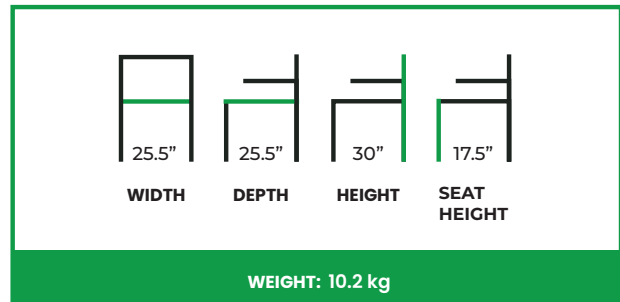

KIRA LOUNGE CHAIR WOOD BACK

COLLECTION: Euro

EU-935LC-WU

The Kira Lounge Chair embodies a refined balance of sculptural softness and architectural structure. Its gently curved backrest and contoured seat create a cohesive, enveloping silhouette that feels inviting while maintaining a composed, tailored presence. Designed in a lower profile than the high back variant, this version offers a more relaxed visual stance without compromising ergonomic support.

Available in three distinct configurations—including fully upholstered, wood back with upholstered seat, and tufted upholstery—the Kira Lounge Chair allows for versatile aesthetic expression while preserving its core design identity. A solid wood frame with tapered legs and integrated stretchers provides structural integrity and subtle visual rhythm.

KEY FEATURES:

- **Commercial-Grade Construction**
  Built for durability and daily use in high-traffic hospitality environments
- **Contract-Grade Foam**
  Premium cushioning engineered for long-lasting comfort and shape retention.
- **Solid Wood Frame**

FRAME: Solid Wood

FINISH OPTIONS: EURO FINISH 1 | EURO FINISH 2

UPHOLSTERY OPTIONS: FABRIC + VINYL EU

MINIMUM ORDER QUANTITY:

- Standard: 4 units

COM REQUIREMENTS: 1.2 yards