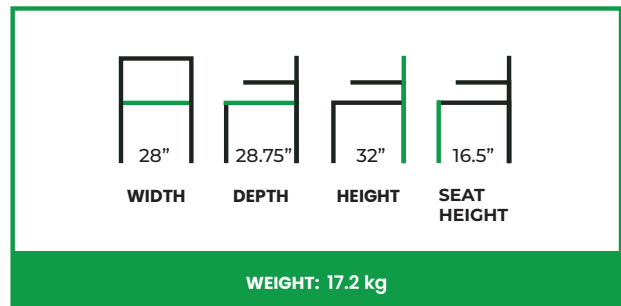

KEY FEATURES:

- **Commercial-Grade Construction**
  Built for durability and daily use in high-traffic hospitality environments
- **Contract-Grade Foam**
  Premium cushioning engineered for long-lasting comfort and shape retention.
- **Solid Wood Frame**

FRAME: Solid Wood

FINISH OPTIONS: EURO FINISH 1 | EURO FINISH 2

UPHOLSTERY OPTIONS: FABRIC + VINYL EU

MINIMUM ORDER QUANTITY:

- Standard: 4 units

COM REQUIREMENTS: 2.6 yards