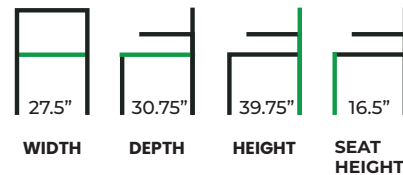

HARSDORF LOUNGE CHAIR HIGH BACK

COLLECTION: Euro

EU-941LC

The Harsdorf Lounge Chair High Back features an elevated, softly contoured silhouette that enhances its enveloping character. The extended backrest rises gracefully, creating a more supportive and cocooned seating experience while maintaining clean, tailored lines. Subtle shaping along the sides reinforces the wraparound form, giving the chair a sculpted yet refined presence.

Designed for relaxed, extended seating, the generously cushioned seat and supportive back promote comfort without compromising structure. Tapered wood legs introduce visual lightness and balanced proportion, grounding the chair with stability. This high-back variation of the Harsdorf Lounge Chair offers an elevated sense of comfort and sophistication, making it well suited for hotel guestrooms, lounges, and hospitality interiors seeking a slightly more dramatic profile.

WEIGHT: 18 kg

KEY FEATURES:

- **Commercial-Grade Construction**
  Built for durability and daily use in high-traffic hospitality environments
- **Contract-Grade Foam**
  Premium cushioning engineered for long-lasting comfort and shape retention.
- **Solid Wood Frame**

FRAME: Solid Wood

FINISH OPTIONS: EURO FINISH 1 | EURO FINISH 2

UPHOLSTERY OPTIONS: FABRIC + VINYL EU

MINIMUM ORDER QUANTITY:

- Standard: 4 units

COM REQUIREMENTS: 2.8 yards