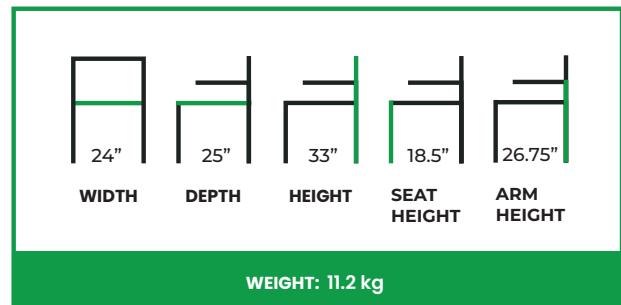

ALESSI ARMCHAIR

COLLECTION: Euro

EU-945AC

The Alessi Armchair presents a forward-looking interpretation of lounge seating through its fluid, sculptural geometry and integrated form. The continuous, enveloping backrest flows seamlessly into the arms, creating a cocoon-like silhouette that feels engineered as a single, unified volume. Subtle cutaway sections at the rear and sides introduce a sense of lightness and technical precision, giving the chair an architectural presence that feels both futuristic and refined.

The contrast between the softly contoured seating shell and the clean, linear support structure reinforces the chair's modern sensibility, while balanced proportions ensure visual stability and comfort. Designed to blur the line between furniture and form, the Alessi Armchair brings a progressive aesthetic to contemporary dining and hospitality spaces, offering a bold yet approachable statement rooted in innovation and thoughtful design.

KEY FEATURES:

- **Commercial-Grade Construction**
  Built for durability and daily use in high-traffic hospitality environments
- **Contract-Grade Foam**
  Premium cushioning engineered for long-lasting comfort and shape retention.
- **Solid Wood Frame**

FRAME: Solid Wood

FINISH OPTIONS: EURO FINISH 1 | EURO FINISH 2

UPHOLSTERY OPTIONS: FABRIC + VINYL EU

MINIMUM ORDER QUANTITY:

- Standard: 6 units

COM REQUIREMENTS: 2.4 yards