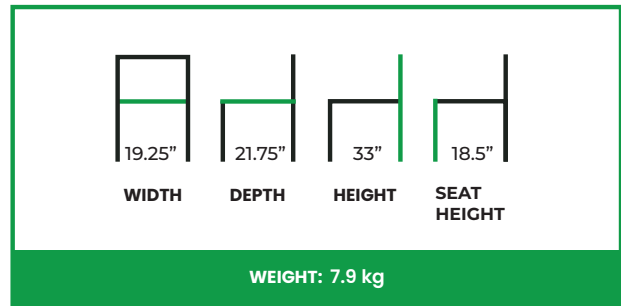

ALESSI SIDE CHAIR

COLLECTION: Euro

EU-945SC

The Alessi Side Chair translates the collection's forward-looking design into a refined, compact dining form. Its softly sculpted backrest and seat create a cohesive silhouette that offers comfortable support while maintaining a light, contemporary presence. The gently curved back provides ergonomic contact, encouraging an upright yet relaxed seating posture well suited to dining environments.

Clean lines and balanced proportions give the chair a poised, architectural character, allowing it to integrate seamlessly into modern dining and hospitality interiors. Thoughtfully designed for everyday comfort, the Alessi Side Chair delivers a harmonious blend of innovation, simplicity, and refined design.

KEY FEATURES:

- **Commercial-Grade Construction**
  Built for durability and daily use in high-traffic hospitality environments
- **Contract-Grade Foam**
  Premium cushioning engineered for long-lasting comfort and shape retention.
- **Solid Wood Frame**

FRAME: Solid Wood

FINISH OPTIONS: **EURO FINISH 1** | **EURO FINISH 2**

UPHOLSTERY OPTIONS: **FABRIC + VINYL EU**

MINIMUM ORDER QUANTITY:

- Standard: 8 units

COM REQUIREMENTS: 1.2 yards