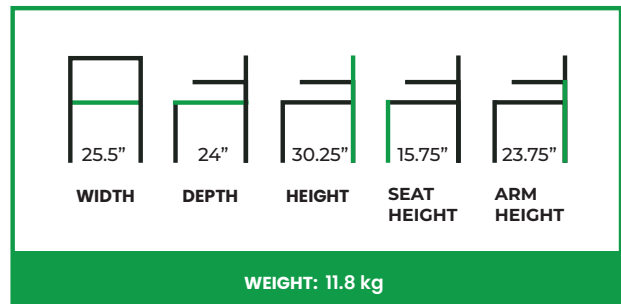

KEY FEATURES:

- **Commercial-Grade Construction**
  Built for durability and daily use in high-traffic hospitality environments
- **Contract-Grade Foam**
  Premium cushioning engineered for long-lasting comfort and shape retention.
- **Solid Wood Frame**

FRAME: Solid Wood

FINISH OPTIONS: EURO FINISH 1 | EURO FINISH 2

UPHOLSTERY OPTIONS: FABRIC + VINYL EU

MINIMUM ORDER QUANTITY:

- Standard: 4 units

COM REQUIREMENTS: 2.5 yards