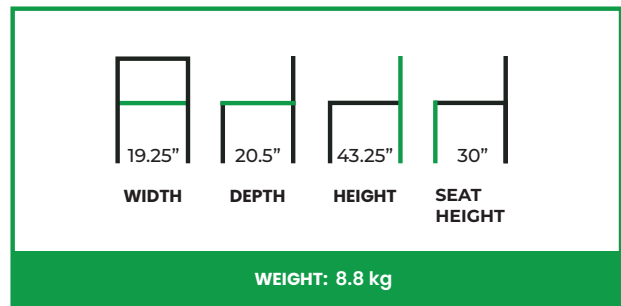

The Alessi Barstool translates the collection's futuristic design language into a refined bar-height silhouette. A softly contoured backrest and seat form a cohesive, sculptural shell that supports the sitter while maintaining a light, elevated presence. The curved back provides comfortable upper-back support, encouraging a relaxed yet upright posture suited to counter and bar-height seating.

Slender, well-proportioned legs give the stool a poised stance, while an integrated footrest enhances comfort and usability without disrupting the clean profile. Balancing innovation with approachability, the Alessi Barstool offers a modern seating solution for dining counters and hospitality environments that value thoughtful design, comfort, and architectural clarity.