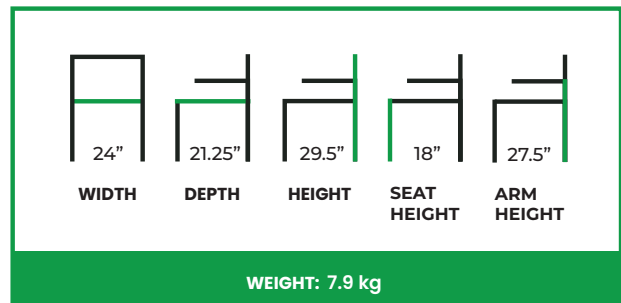

The Hayes Armchair showcases a sculptural wood frame paired with a gently curved upholstered back and seat. Defined by clean lines and subtle shaping, the exposed arms extend seamlessly from the structure, creating a balanced profile that feels both architectural and inviting. The floating backrest detail introduces visual lightness while maintaining supportive comfort.

Designed for upright seating, the cushioned seat and contoured back provide ease during extended use. Tapered legs and integrated arm supports reinforce the chair's stability while contributing to its streamlined silhouette. The Hayes Armchair offers a thoughtful blend of craftsmanship and contemporary character, making it well suited for dining rooms, restaurants, and hospitality interiors.