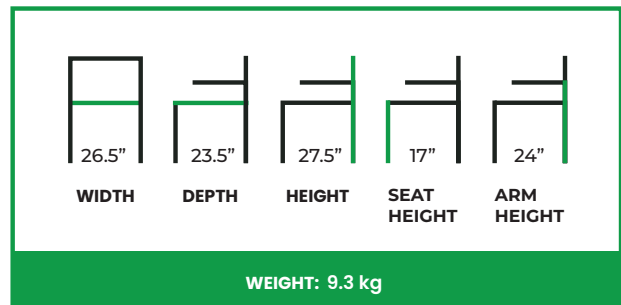

The Hayes Lounge Chair expands the Hayes collection with a more relaxed, low-profile silhouette while preserving its signature sculpted frame. The gently curved upholstered back wraps into the arms, creating a cohesive form that feels both supportive and inviting.

A generously contoured seat enhances comfort, while the exposed wood frame and tapered legs maintain the collection's refined architectural language. The open lower profile keeps the design visually light, making it well suited for hospitality lounges, guest rooms, and collaborative seating areas.