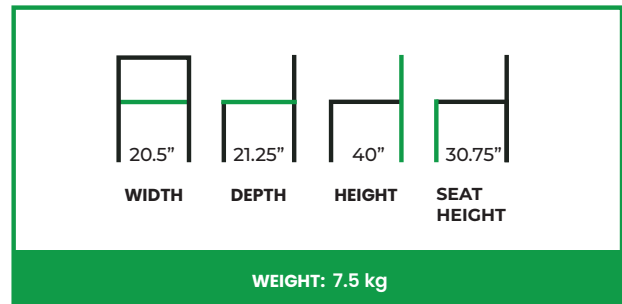

The Hayes Barstool extends the refined character of the Hayes collection into bar and counter-height applications. Featuring the same sculpted wood frame and gently curved upholstered backrest, this version maintains the collection's signature balance of structure and comfort.

The elevated frame is reinforced with integrated stretchers for added stability, while the contoured seat and supportive back provide ergonomic comfort for extended seating. The open-back silhouette and tapered legs preserve the chair's light, architectural presence, making it ideal for hospitality bars, restaurant counters, and lounge settings.