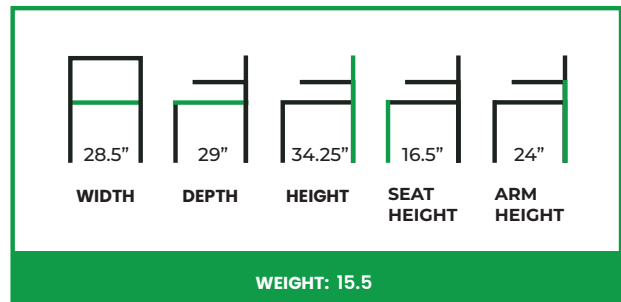

KEY FEATURES:

- **Commercial-Grade Construction**
  Built for durability and daily use in high-traffic hospitality environments
- **Contract-Grade Foam**
  Premium cushioning engineered for long-lasting comfort and shape retention.
- **Solid Wood Frame**

FRAME: Solid Wood

FINISH OPTIONS: EURO FINISH 1 | EURO FINISH 2

UPHOLSTERY OPTIONS: FABRIC + VINYL EU

MINIMUM ORDER QUANTITY:

- Standard: 4 units

COM REQUIREMENTS: 2.5 yards