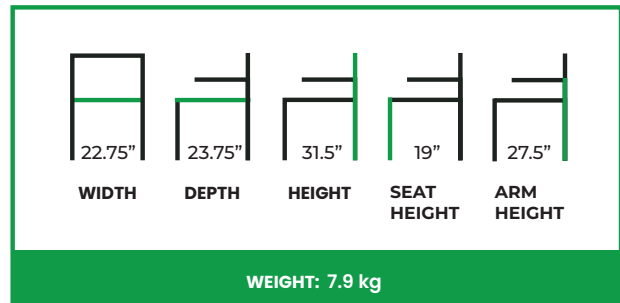

KEY FEATURES:

- **Commercial-Grade Construction**
  Built for durability and daily use in high-traffic hospitality environments
- **Contract-Grade Foam**
  Premium cushioning engineered for long-lasting comfort and shape retention.
- **Solid Wood Frame**

FRAME: Solid Wood

FINISH OPTIONS: WOOD

UPHOLSTERY OPTIONS: FABRIC | VINYL | LEATHER

ACCESSORIES: GLIDES | ARMS | METAL FINISHES

MINIMUM ORDER QUANTITY:

- Standard: 6 units

COM REQUIREMENTS: 1.7 yards