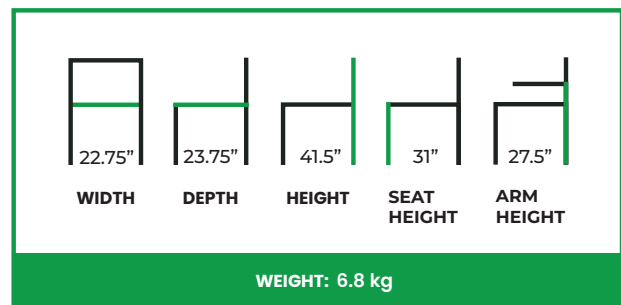

The Harsdorf Barstool carries the same softly sculpted silhouette and tailored presence as the armchair, thoughtfully elevated for bar and counter settings. The gently curved backrest provides supportive contact while maintaining a clean, refined profile. Smooth transitions between the seat and back create a cohesive form, while the streamlined proportions keep the design visually light.

Designed for comfortable, upright seating, the cushioned seat and supportive backrest promote ease during extended use. Tapered wood legs are reinforced with integrated stretchers that enhance stability and provide a convenient footrest. The Harsdorf Barstool delivers a balanced blend of comfort and contemporary character, making it well suited for bars, restaurants, lounges, and hospitality interiors.