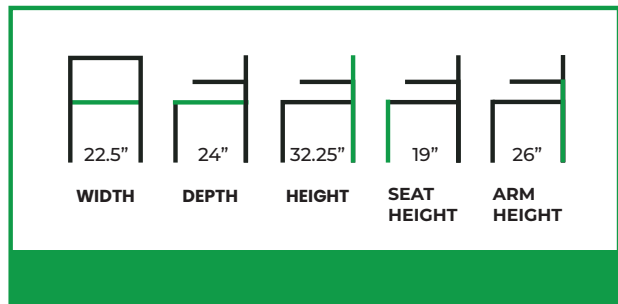

KEY FEATURES:

- **Commercial-Grade Construction**
  Built for durability and daily use in high-traffic hospitality environments
- **Contract-Grade Foam**
  Premium cushioning engineered for long-lasting comfort and shape retention.
- **Solid Wood Frame**

FRAME: Solid Wood

FINISH OPTIONS: EURO FINISH 1 | EURO FINISH 2

UPHOLSTERY OPTIONS: FABRIC + VINYL EU

MINIMUM ORDER QUANTITY:

- Standard: 6 units

COM REQUIREMENTS: 1.9 yards