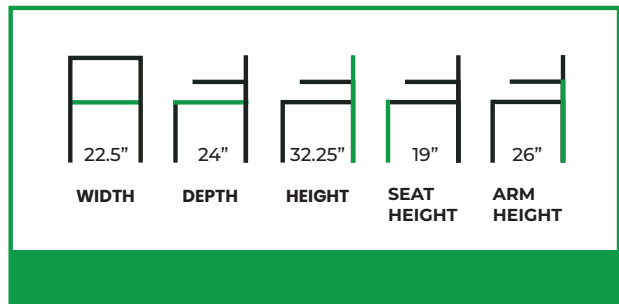

KEY FEATURES:

- **Commercial-Grade Construction**
  Built for durability and daily use in high-traffic hospitality environments
- **Contract-Grade Foam**
  Premium cushioning engineered for long-lasting comfort and shape retention.
- **Solid Wood Frame**

FRAME: Solid Wood

FINISH OPTIONS: EURO FINISH 1 | EURO FINISH 2

UPHOLSTERY OPTIONS: FABRIC + VINYL EU

MINIMUM ORDER QUANTITY:

- Standard: 6 units

COM REQUIREMENTS: 1.7 yards