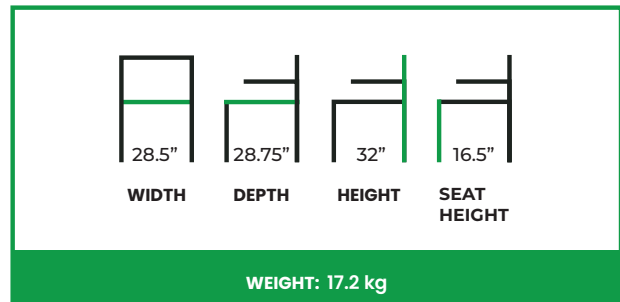

JENA LOUNGE CHAIR STANDARD

COLLECTION: Euro

EU-975LC

The Jena Lounge Chair is defined by its sculpted, wraparound form and softly contoured silhouette. The fully upholstered shell curves fluidly from seat to back, creating a continuous enclosure that offers both visual cohesion and supportive comfort. Subtle tailoring along the seat base reinforces the chair's structured geometry while maintaining a relaxed lounge character.

Available in both Standard Back and High Back configurations, the design adapts to different spatial and ergonomic needs. The Standard Back version presents a lower, more open profile suited to conversational lounge settings, while the High Back variation extends the upholstered shell upward, offering enhanced upper-body support and a more pronounced architectural presence.

KEY FEATURES:

- **Commercial-Grade Construction**
  Built for durability and daily use in high-traffic hospitality environments
- **Contract-Grade Foam**
  Premium cushioning engineered for long-lasting comfort and shape retention.
- **Solid Wood Frame**

FRAME: Solid Wood

FINISH OPTIONS: EURO FINISH 1 | EURO FINISH 2

UPHOLSTERY OPTIONS: FABRIC + VINYL EU

MINIMUM ORDER QUANTITY:

- Standard: 4 units

COM REQUIREMENTS: 2.7 yards