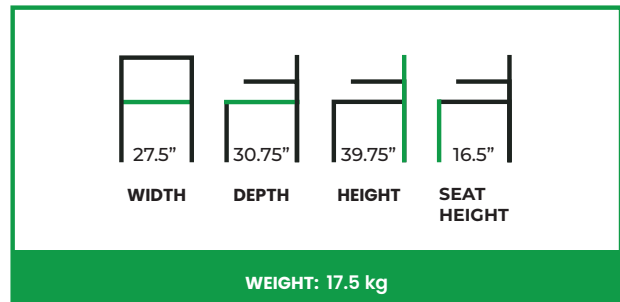

The Jena Lounge Chair is defined by its sculpted, wraparound form and softly contoured silhouette. The fully upholstered shell curves fluidly from seat to back, creating a continuous enclosure that offers both visual cohesion and supportive comfort. Subtle tailoring along the seat base reinforces the chair's structured geometry while maintaining a relaxed lounge character.

Available in both Standard Back and High Back configurations, the design adapts to different spatial and ergonomic needs. The Standard Back version presents a lower, more open profile suited to conversational lounge settings, while the High Back variation extends the upholstered shell upward, offering enhanced upper-body support and a more pronounced architectural presence.