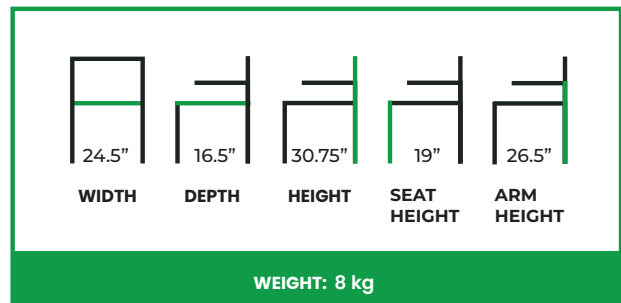

KEY FEATURES:

- **Commercial-Grade Construction**
  Built for durability and daily use in high-traffic hospitality environments
- **Contract-Grade Foam**
  Premium cushioning engineered for long-lasting comfort and shape retention.
- **Solid Wood Frame**

FRAME: Solid Wood

FINISH OPTIONS: EURO FINISH 1 | EURO FINISH 2

UPHOLSTERY OPTIONS: FABRIC + VINYL EU

MINIMUM ORDER QUANTITY:

- Standard: 6 units

COM REQUIREMENTS: 0.8 yard