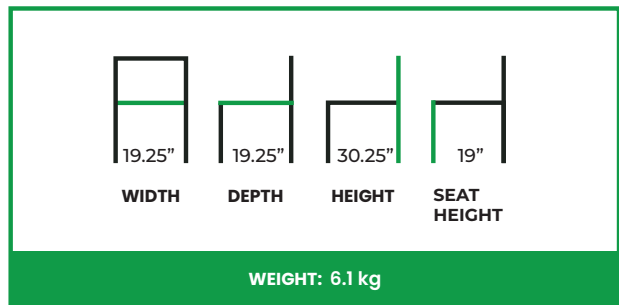

KEY FEATURES:

- **Commercial-Grade Construction**
  Built for durability and daily use in high-traffic hospitality environments
- **Contract-Grade Foam**
  Premium cushioning engineered for long-lasting comfort and shape retention.
- **Solid Wood Frame**

FRAME: Solid Wood

FINISH OPTIONS: EURO FINISH 1 | EURO FINISH 2

UPHOLSTERY OPTIONS: FABRIC + VINYL EU

MINIMUM ORDER QUANTITY:

- Standard: 8 units

COM REQUIREMENTS: 0.7 yard