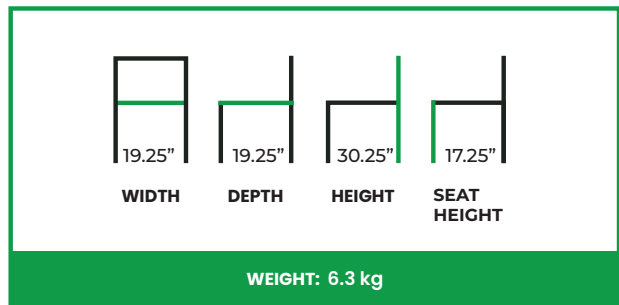

KEY FEATURES:

- **Commercial-Grade Construction**
  Built for durability and daily use in high-traffic hospitality environments
- **Contract-Grade Foam**
  Premium cushioning engineered for long-lasting comfort and shape retention.
- **Solid Wood Frame**

FRAME: Solid Wood

FINISH OPTIONS: **EURO FINISH 1** | **EURO FINISH 2**

MINIMUM ORDER QUANTITY:

- Standard: 8 units

COM REQUIREMENTS: 0 yard