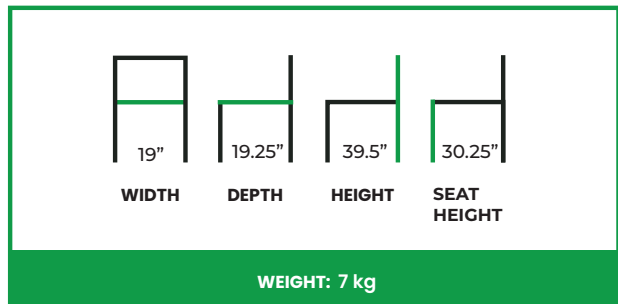

- **Commercial-Grade Construction**
  Built for durability and daily use in high-traffic hospitality environments
- **Contract-Grade Foam**
  Premium cushioning engineered for long-lasting comfort and shape retention.
- **Solid Wood Frame**

FRAME: Solid Wood

FINISH OPTIONS: EURO FINISH 1 | EURO FINISH 2

UPHOLSTERY OPTIONS: FABRIC + VINYL EU

MINIMUM ORDER QUANTITY:

- Standard: 6 units

COM REQUIREMENTS: 0.7 yard