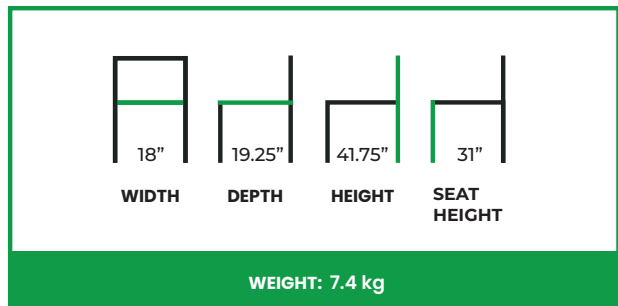

- **Commercial-Grade Construction**
  Built for durability and daily use in high-traffic hospitality environments
- **Contract-Grade Foam**
  Premium cushioning engineered for long-lasting comfort and shape retention.
- **Solid Wood Frame**

FRAME: Solid Wood

FINISH OPTIONS: EURO FINISH 1 | EURO FINISH 2

UPHOLSTERY OPTIONS: FABRIC + VINYL EU

MINIMUM ORDER QUANTITY:

- Standard: 6 units

COM REQUIREMENTS: 1.1 yards