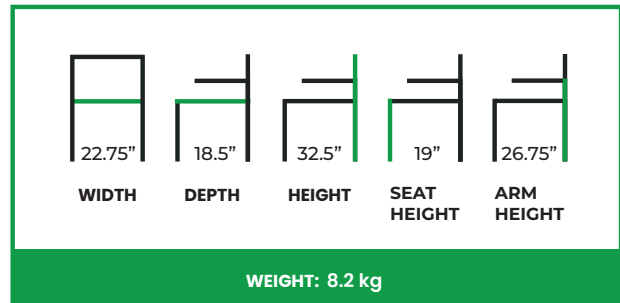

The Busca Armchair is defined by its soft, sculptural form and inviting proportions. Gently curved arms and a supportive backrest create an enveloping silhouette that offers comfort without visual heaviness. The chair is available in two back styles: an open-back design that introduces lightness and a sense of airiness, and a closed-back version that provides a more enclosed, cocooning feel with added visual presence. Both options share the same carefully contoured seat and balanced geometry, ensuring consistent comfort and elegance.

Slender, tapered legs give the chair a poised stance while maintaining a light footprint, allowing it to integrate seamlessly into dining and hospitality environments. Designed for extended seating, the Busca Armchair balances ergonomic support with a calm, contemporary aesthetic, making it a versatile choice for restaurants, lounges, and social spaces seeking understated sophistication and adaptable design.