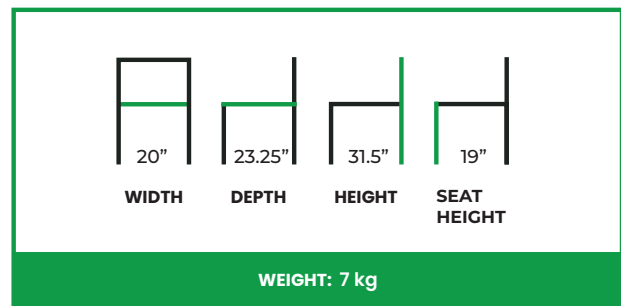

BUSCA SIDE CHAIR

COLLECTION: Euro

EU-991SC

The Busca Side Chair features a gentle, sculpted silhouette defined by smooth curves and inviting proportions. Its softly contoured backrest offers supportive contact while maintaining a light, open presence, creating a calm and approachable profile well suited to dining environments. Clean transitions and balanced geometry give the chair a composed, contemporary character.

Designed for comfortable, upright seating, the contoured seat and supportive back encourage ease during extended use. Grounded by a stable, well-proportioned base, the Busca Side Chair delivers a refined blend of comfort and simplicity, making it an ideal choice for dining rooms, cafés, and hospitality interiors seeking understated elegance.

KEY FEATURES:

- **Commercial-Grade Construction**
  Built for durability and daily use in high-traffic hospitality environments
- **Contract-Grade Foam**
  Premium cushioning engineered for long-lasting comfort and shape retention.
- **Solid Wood Frame**

FRAME: Solid Wood

FINISH OPTIONS: EURO FINISH 1 | EURO FINISH 2

UPHOLSTERY OPTIONS: FABRIC + VINYL EU

MINIMUM ORDER QUANTITY:

- Standard: 8 units

COM REQUIREMENTS: 1.3 yards